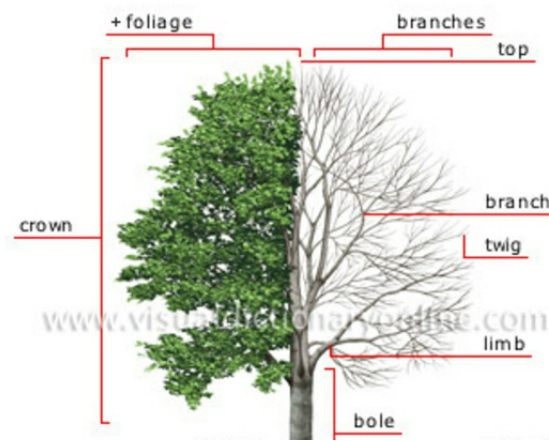

Tree Care for the Modern World June 11, 10 am

Glen Myster, Certified Arborist, presents a journey into the fascinating world of trees, their care, selection and maintenance.

Learn how to enhance the aesthetic and economic value of your trees. Register today!

Tree Care June 11 10 am

Educational Offerings for 2016

Advance registration required. There is no fee for the nursery and garden tour, but we appreciate advance registration so we know who to expect.

Nusery and Garden Tours

How Plants Grow July 30

Pollinator Victory Saturday August 27

HOURS APRIL - MAY

Tuesday - Thursday 9 to 5

Friday 9 to 6

Saturday 9 to 4

Sunday 10 to 3

Open Memorial Day, Monday May 30, 9 - 2

Closed All Other Mondays

Starting in June, our Friday hours return to 9 to 5 pm.

Our last Sunday of retail hours is June 12

Request Landsape Services

Email Options

View our Previous Emails

You'll find information on specific plants as well as ideas for your landscape. Take a look!

E-news Archives