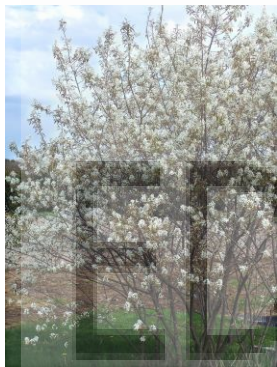

# *Amelanchier laevis* Allegheny Serviceberry

- 25 to 35 ft. with 8 to 18 ft. spread
- Part shade to full sun
- Average, medium, well-drained soil
- Showy white flowers in early spring
- New unfolding leaves are a bronzy-purple color
- Yellow-orange to red fall color
- Dark purple, sweet, edible fruits
- Flowers and fruit larger than other Amelanchier