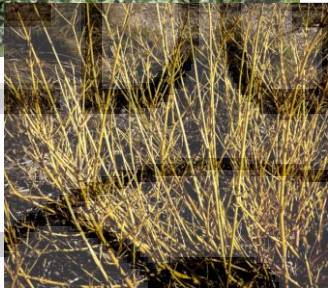

Cornus sericea 'Silver and Gold' Variegated Goldstem Dogwood

- 6 to 8 feet tall
- Sun or light shade
- Wet or dry soil
- Spreading, suckering shrub with bright yellow stems
- Plant against an evergreen or dark backdrop to set off its color.
- Use in screen, massing, border, foundation or container
- PA Horticultural Society Gold Medal Winner