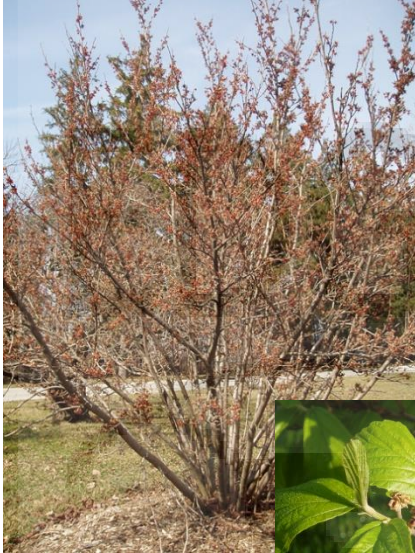

Hamamelis vernalis

Spring Witch-hazel

- Multi stemmed, vase shaped shrub to 15 feet tall
- Spreads 8 to 15 feet
- Part sun to part shade
- Moist soil. More tolerant of high pH than *H. virginiana*
- Fragrant yellow to red flowers in February
- Yellow fall foliage