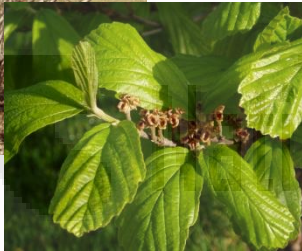

Hamamelis vernalis

Spring Witch-hazel

- Multi stemmed, vase shaped shrub to 15 feet tall
- Spreads 8 to 15 feet
- Part sun to part shade
- Moist soil. More tolerant of high pH than *H. virginiana*
- Fragrant yellow to red flowers in February
- Yellow fall foliage