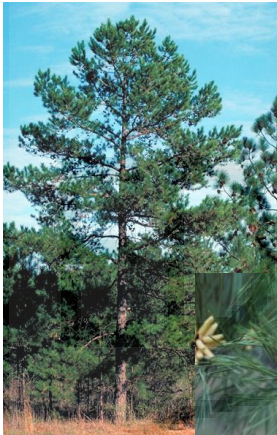

Pinus echinata

Shortleaf Pine

- 80 to 100 feet tall; under landscape conditions perhaps 60 feet tall
- Spreads 20 to 35 feet
- Full sun to light shade
- Average, dry to medium, well-drained soil. Extremely adaptable
- Fast growing
- Pyramidal in youth; more open with age