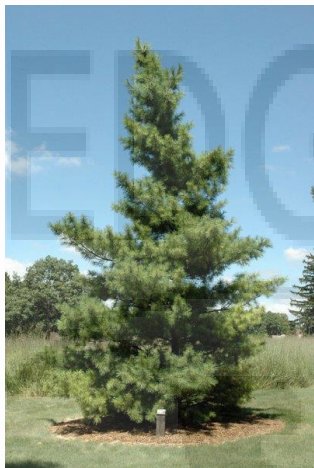

Pinus strobus

White Pine

- 50 to 75 feet tall
- Spread 25 to 35 feet
- Part shade to full sun
- Moist soil, well-drained soils
- Sensitive to roadside salt

Native to PA