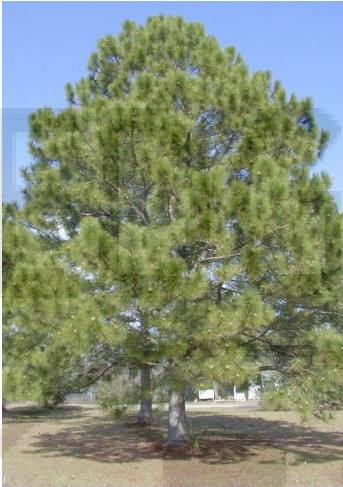

Pinus taeda

Loblolly Pine

- Height of 60- 110 feet, spread 20-40 feet
- Part Shade
- Likes a dry soil, but can do moisture
- Fast growing
- Bark is gray and scaly
- Dark green needles grow to 6- 10 inches long