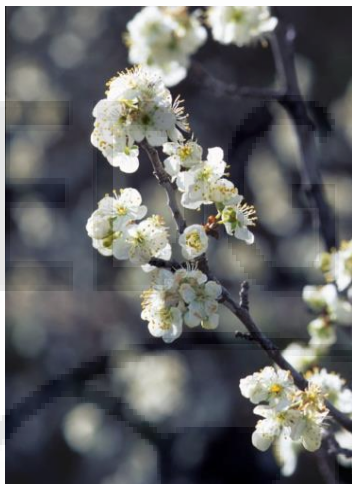

Prunus americana

American Red Plum, Wild Plum

- 15 to 25 feet tall shrub or small tree
- 15 to 25 foot spread
- Sun, part sun
- Moist to dry conditions. Tolerant of any soil
- White flowers in spring as leaves expand
- Yellow fall foliage color
- Edible fruit in fall