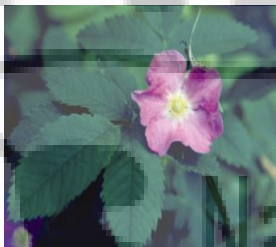

# *Rosa palustris*

## Swamp Rose

- 3 to 5 feet tall, 3 to 5 feet wide
- Sun
- Moist to wet. Salt tolerant
- Rose pink blooms in summer
- Red-orange fruits late in summer
- Hips persist long into winter and provide late-season food