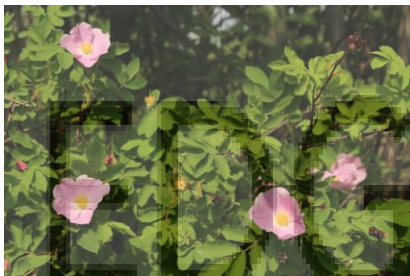

# *Rosa palustris*

## Swamp Rose

- 3 to 5 feet tall, 3 to 5 feet wide
- Sun
- Moist to wet. Salt tolerant
- Rose pink blooms in summer
- Red-orange fruits late in summer
- Hips persist long into winter and provide late-season food