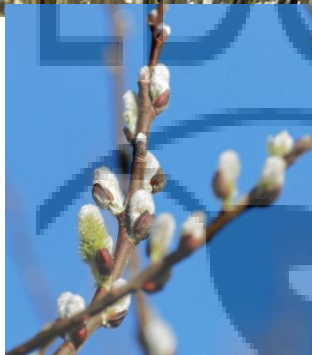

Salix discolor Pussy Willow

- 6 to 15 feet multi-stemmed shrub
- 4 to 12 foot spread
- Sun, part sun
- Moist to wet, salt tolerant
- Males produce showy silvery yellow/gray catkins in late winter to early spring. Females produce smaller, greenish catkins

Larvae host for Viceroy and Mourning Cloak butterflies