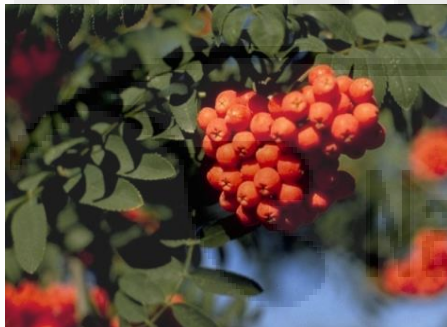

# *Sorbus americana*

## American Mountain-ash

- 15 to 30 feet tall, 15 to 25 feet wide
- Sun , part sun
- Moist, acidic, well-drained soil
- Creamy white blooms in spring
- Orange-red to scarlet fruits in early fall
- Beautiful fall color, orange-yellow to reddish purple
- Multi stemmed shrub or small tree