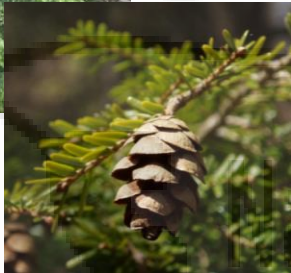

Tsuga canadensis Eastern Hemlock

- 40 to 70 feet tall, 25 to 35 wide
- Sun to shade
- Moist, acidic soil with good drainage
- State tree of Pennsylvania
- Evergreen. Pyramidal in shape with short needles
- Not highly wind tolerant