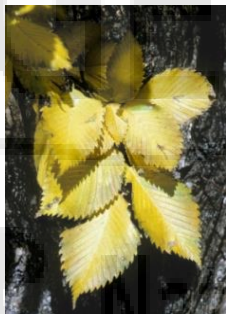

Ulmus americana

American Elm

- 60 to 80 feet
- Sun to part sun
- Moist to moderately dry
- Adaptable to many climates and soils
- Flowers before leaves emerge in spring. Not showy.
- Yellow fall foliage
- Vase shaped, shade tree

Larvae host for Painted Lady, Mourning Cloak
Eastern Comma & Question Mark butterfly

Our plants are from disease resistant lineage
but are not guaranteed against Dutch elm disease.