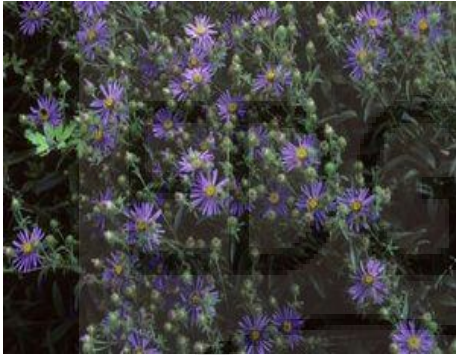

*Aster spectabilis*  
*syn. Eurybia spectabilis*  
**Eastern Showy Aster**

- 1' to 2' tall on arching stems
- Part shade to full sun
- Dry to moist soil
- Salt & drought tolerant
- Bright violet flowers, late summer to mid fall