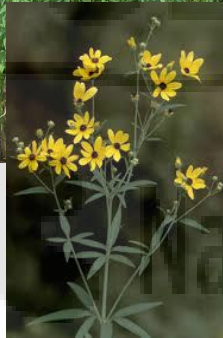

Coreopsis tripteris

Tall Tickseed

- 4 – 6 feet tall
- Spreads 2 to 8 feet
- Sun, part sun
- Medium to dry soil
- Yellow flower spring-fall
- Drought tolerant