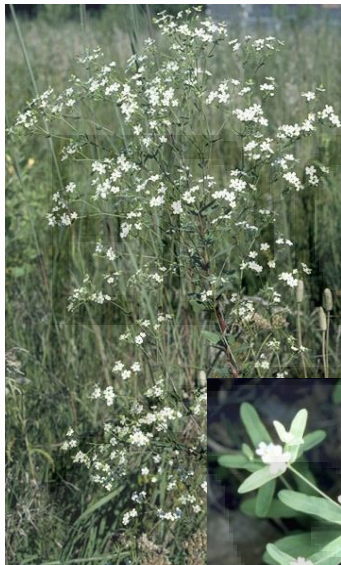

Euphorbia corollata

Flowering Spurge

- 2 to 3 feet tall
- Sun, part sun
- Dry soil
- Adaptable to many soil types and does well in poor, droughty locations
- Loose clusters of white blooms in summer