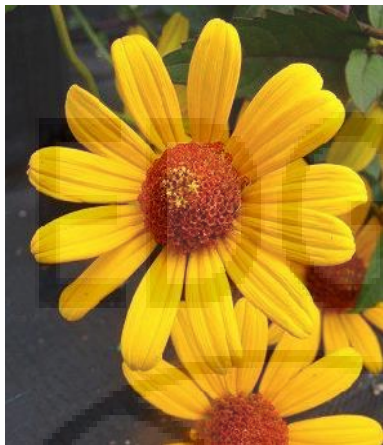

## *Heliopsis helianthoides*

### 'Summer Nights', Oxeye daisy

- 2 to 4 feet (smaller than species)
- Sun/part sun - tolerates drought
- Grows in wide range of soils
- Red stems with red tinged foliage contrast wonderfully with golden yellow summer blooms with mahogany centers
- Forms thick, non-spreading clumps of branching stems
- Deadhead to prolong bloom - good cut flower