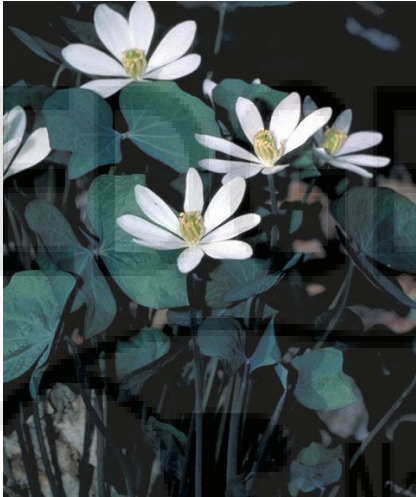

Jeffersonia diphylla Twinleaf

- 12 to 16 inch
- Moist shade
- White flowers in early spring
- Foliage is in two distinct parts, resembles a set of butterfly wings
- Groundcover for shade area

Native to PA