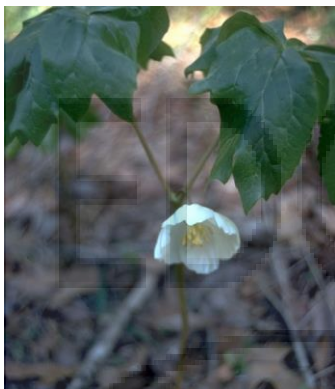

Podophyllum peltatum

Mayapple

- 12 to 18 inches high, 8 to 12 inch spread
- Part to full shade
- Average, medium moisture soil. Dormant in drought
- Single pearly white flower hidden beneath umbrella-like leaf in May
- Leaf can grow up to 12" diameter
- Useful for large, tough-to-grow areas
- Occasional yellow, plum-shaped edible fruit
- Relished by Box Turtles
- Unripe fruit is poisonous