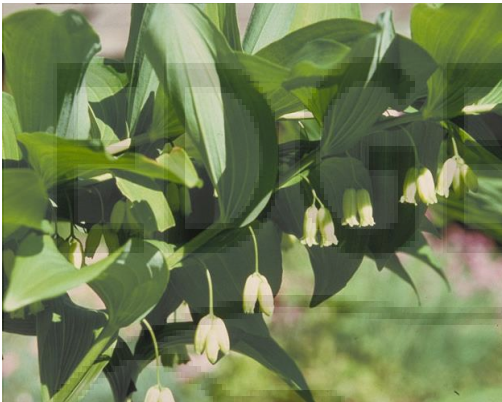

Polygonatum biflorum

Small Solomon's Seal

- 1 to 3 feet tall
- Spread 12 to 18 inches
- Part sun to shade
- Moist soil
- Greenish white, bell-shaped flowers hang from the leaf axils of arching stems in spring
- Flowers are followed by blue berries that attract birds