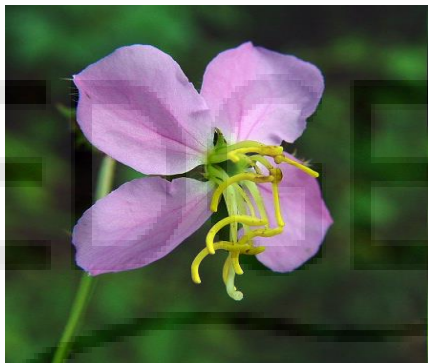

Rhexia virginica

Meadow Beauty

- 1 to 3 feet tall
- Spreads 1 to 2 feet
- Part shade
- Moist, sandy soil
- Rose pink flowers May-Sept.