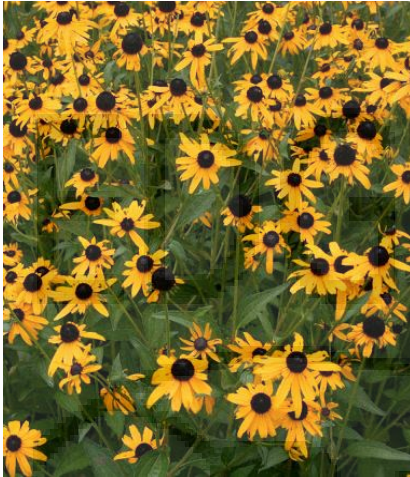

Rudbeckia fulgida var fulgida Black-eyed Susan

- 2 to 3 feet tall
- Spreads 1 to 2 feet
- Full sun to part sun
- Average to dry well drained soil
- Long bloom season! August-October
- Combines beautifully with grasses, liatris, aster, and other late blooming perennials
- Superlative for massing or borders
- Adaptable and easy