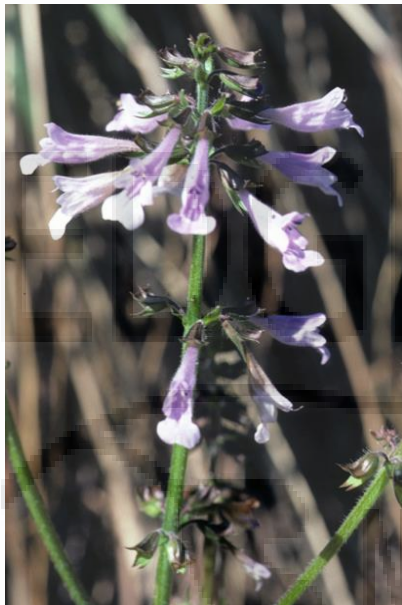

# *Salvia lyrata*

## Lyreleaf Sage

- 1 to 2 feet tall
- Spreads 8 to 12 inches
- Full sun or light to medium shade
- Medium to wet soil
- Light blue to violet tubular flowers clusters Apr to Jun
- An adaptable evergreen groundcover or perennial flower