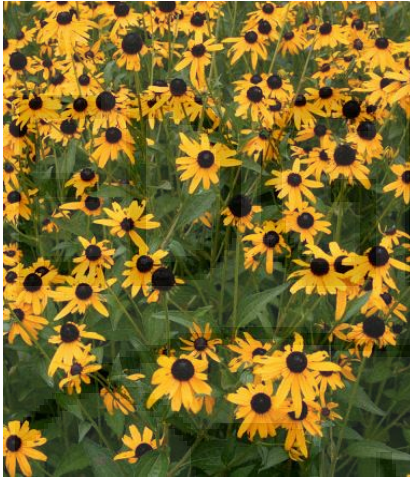

# *Rudbeckia fulgida var fulgida* Black-eyed Susan

- 2 to 3 feet tall
- Spreads 1 to 2 feet
- Full sun to part sun
- Average to dry well drained soil
- Long bloom season! August-October
- Combines beautifully with grasses, liatris, aster, and other late blooming perennials
- Superlative for massing or borders
- Adaptable and easy