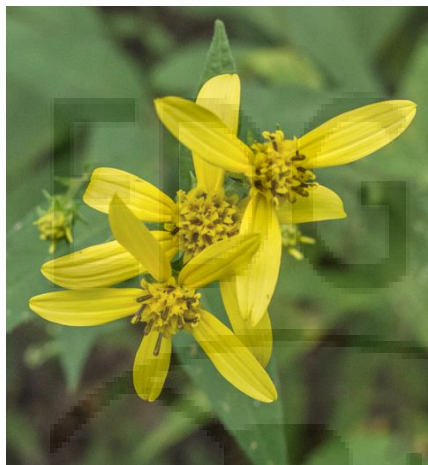

Helianthus microcephalus

Small Woodland Sunflower

- 3 to 6 feet tall
- 3 to 4 foot spread
- Sun to part shade
- average, well drained soil
- Bright yellow ray flowers, mid summer to fall
- Dead heading can stimulate repeat blooms