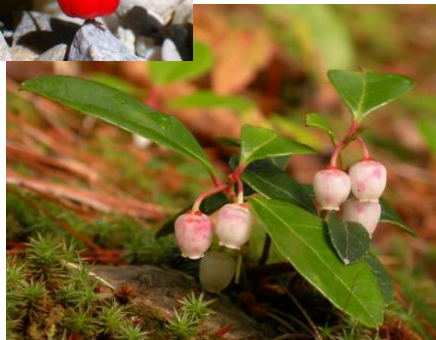

Native to PA